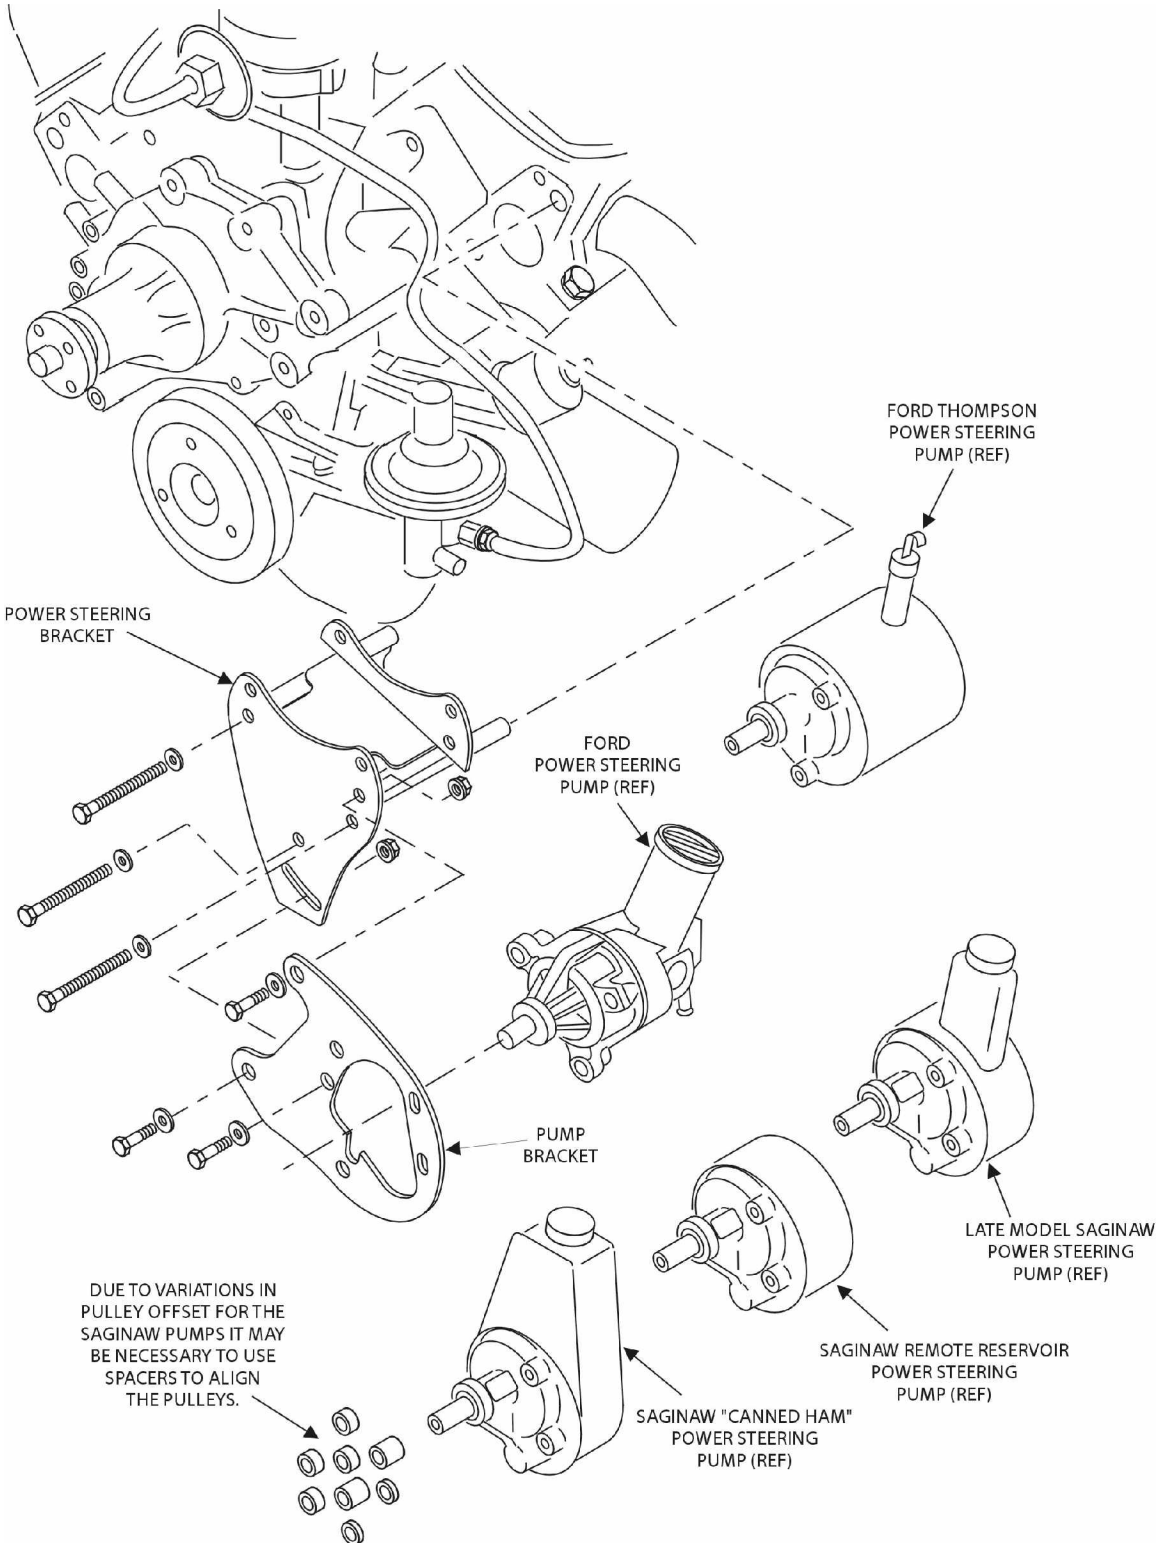

# BC BRONCOS MULTI PUMP POWER STEERING BRACKET

POWER STEERING  
BRACKET

PUMP  
BRACKET

SANDEEN  
A/CM COMPRESSOR  
(REF)