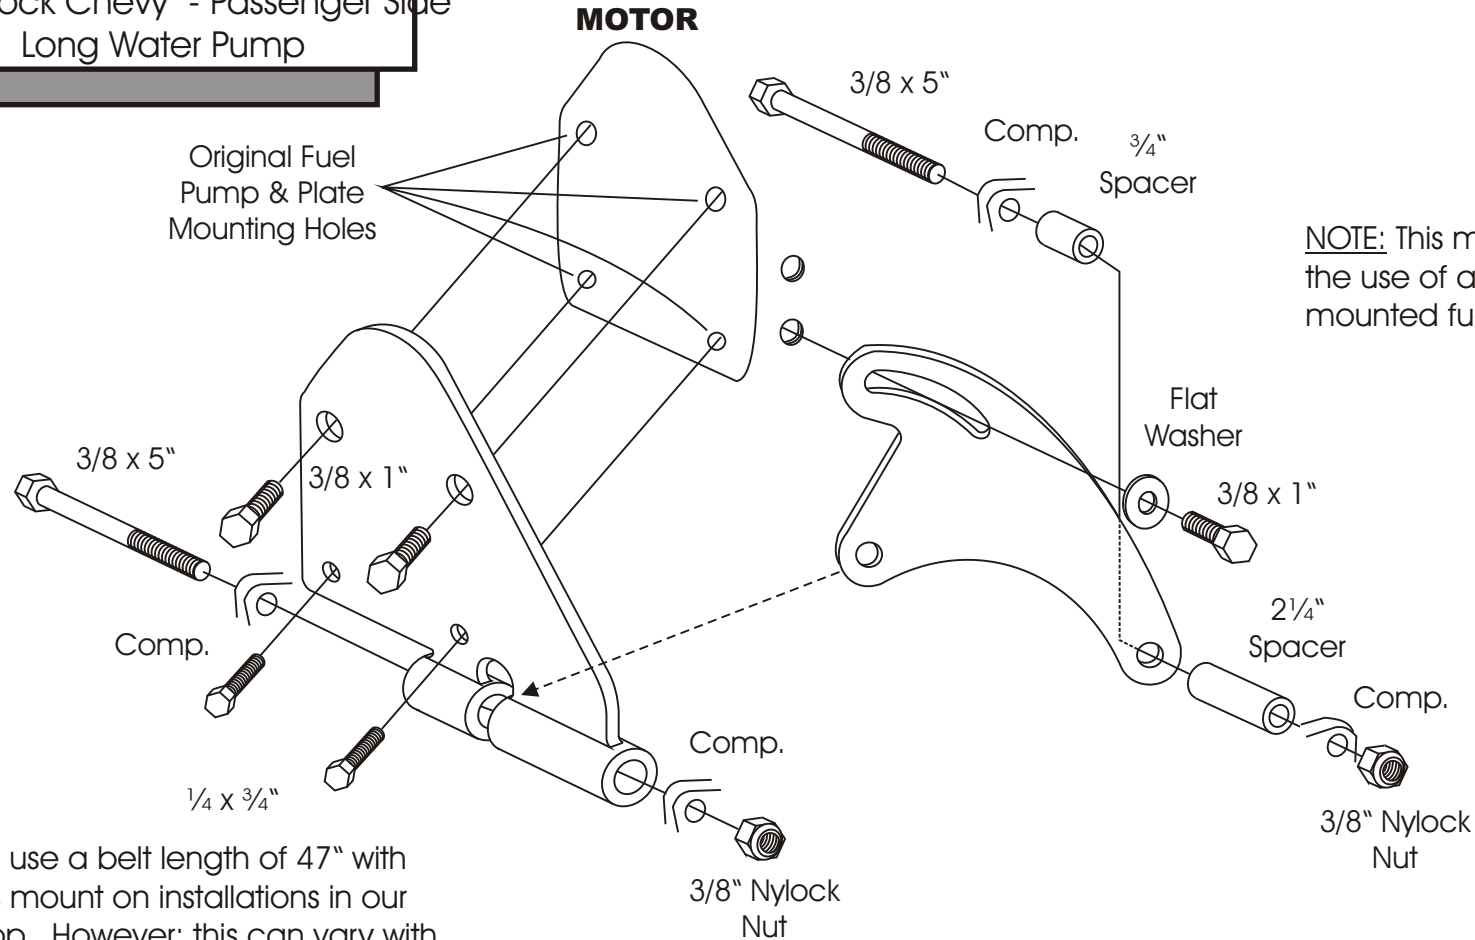

LOWER A.C. COMPRESSOR MOUNT 107R

Small Block Chevy - Passenger Side
Long Water Pump

NOTE: Remove FUEL
PUMP and PLATE!

We use a belt length of 47" with this mount on installations in our shop. However; this can vary with the diameter of your pulleys.

As with any part of this nature, make sure it fits your application before painting or plating. Parts that have been painted, plated or modified may not be returned.

LOWER A.C.
COMPRESSOR
MOUNT
107R

Small Block Chevy - Passenger Side
Long Water Pump

ALAN GROVE COMPONENTS, INC.
27070 METCALF ROAD
LOUISBURG, KS 66053