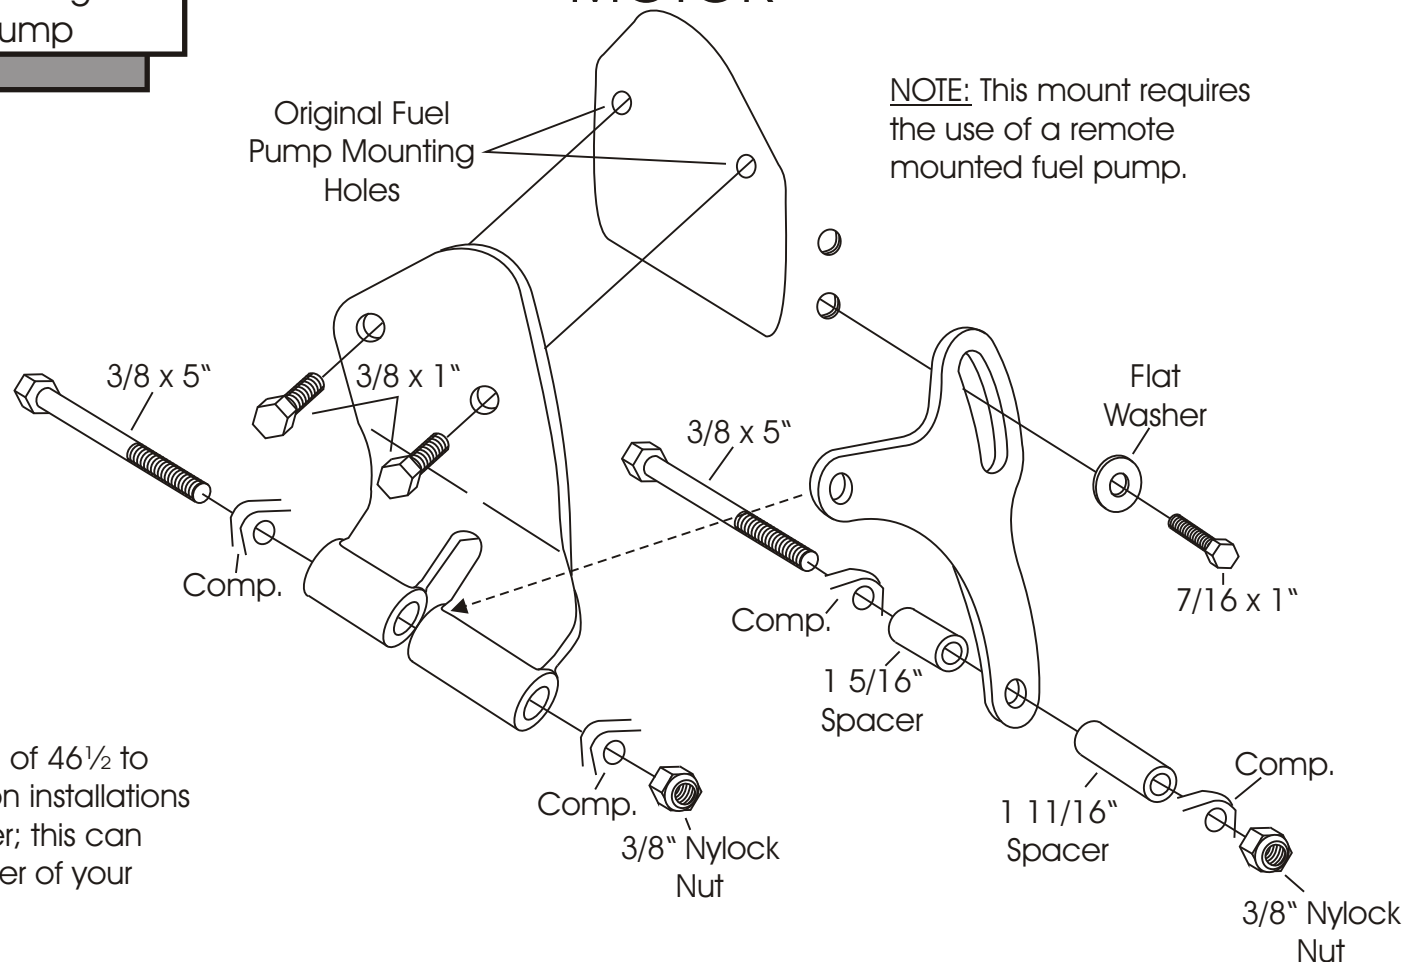

LOWER A.C. COMPRESSOR MOUNT 108R

Big Block Chevy - Passenger Side
Short Water Pump

NOTE: REMOVE FUEL
PUMP!

MOTOR

NOTE: This mount requires the use of a remote mounted fuel pump.

We use a belt length of 46½ to 47" with this mount on installations in our shop. However; this can vary with the diameter of your pulleys.

As with any part of this nature, make sure it fits your application before painting or plating. Parts that have been painted, plated or modified may not be returned.

LOWER A.C.
COMPRESSOR
MOUNT
108R

Big Block Chevy - Passenger Side
Short Water Pump

ALAN GROVE COMPONENTS, INC.
27070 METCALF ROAD
LOUISBURG, KS 66053