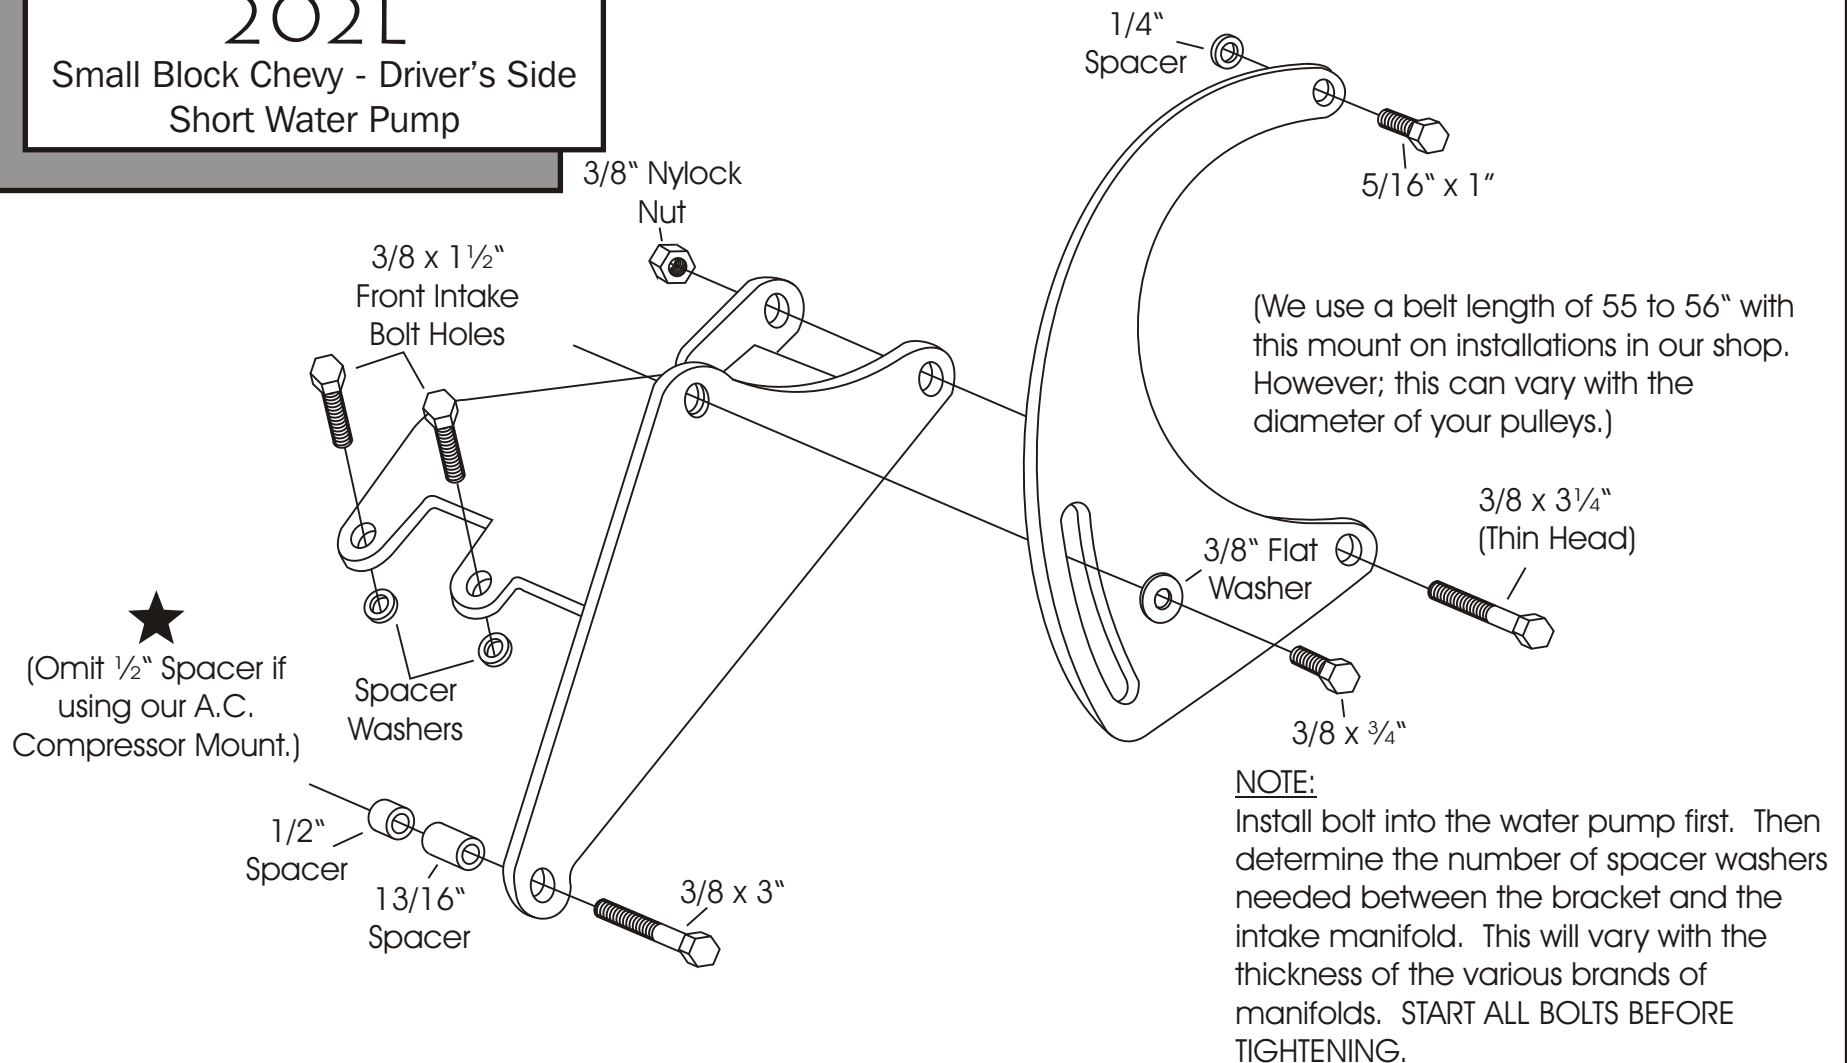

EXTRA CLEARANCE ALTERNATOR MOUNT 202L

Small Block Chevy - Driver's Side
Short Water Pump

As with any part of this nature, make sure it fits your application before painting or plating. Parts that have been painted, plated, or modified may not be returned.

EXTRA CLEARANCE
ALTERNATOR
MOUNT
202L

Small Block Chevy - Driver's Side
Short Water Pump

ALAN GROVE COMPONENTS, INC.
27070 METCALF ROAD
LOUISBURG, KS 66053